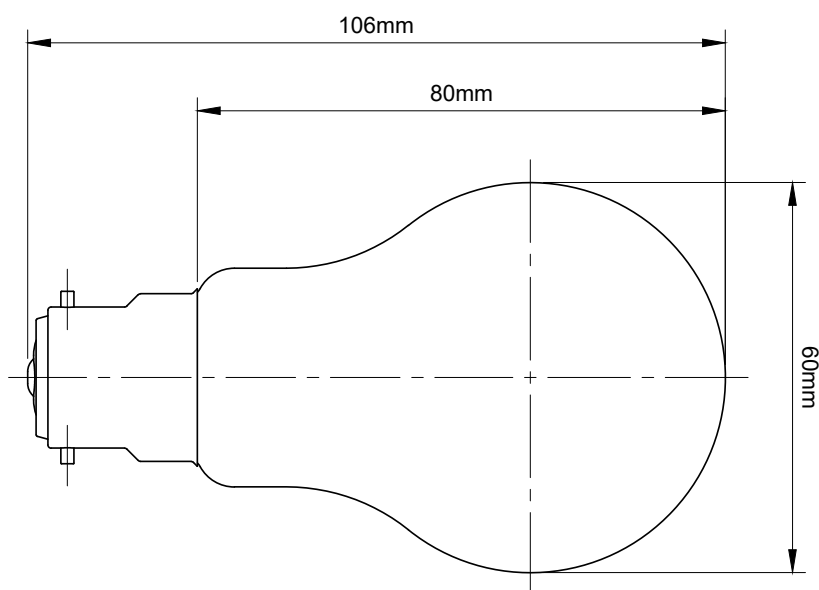

8W A60 B22 4100K Horizon Daylight GLS Pearl LED Bulb

TECHNICAL SPECIFICATION

Standard(s)	BS EN62560
Fitting	B22
Bulb Type	A60 LED
Output	8W
Voltage Rating	AC200-240V
Amps	0.54A
Size	H 106mm x Dia. 60mm
Glass Tint	Pearl
Colour Temp Kelvin	4100K (Horizon Daylight)
Lumens	720LM
Lifetime	25,000 hrs.
Switch Cycles	30,000
Direct Start	Yes
Dimmable	Yes
Light Angle	360°
Ra - CRI	>80
Maximum Installation Altitude	2000m
Warranty	3 Years
Trademarks	The Soho Lighting Company is a registered trade mark number: UK00003313349, EU017906396, Date: 25 May 2018