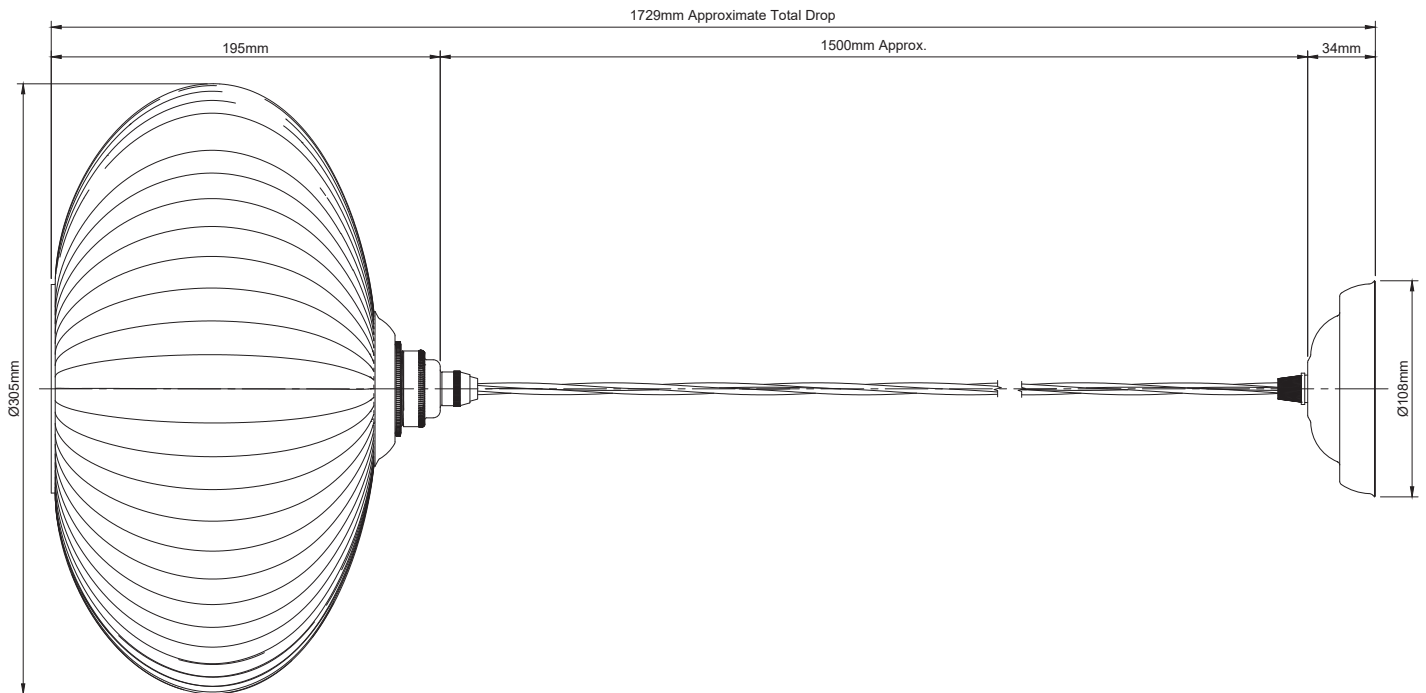

NOTE: Dimensions and weights may vary slightly due to the hand made nature of this product.

16-PEN404-VB & NB Henley Ellipse Glass Pendant Light with Small Cap - VB or NB Finish

Version No	1.0
Standards	EN 60598
Voltage	220-240V~
Frequency AC Current	50Hz
Supply Connection	Terminal Block/Quick connector
Appliance (Protection) Class (I,II,III)	Class I
Max Bulb Wattage	Max 40W
Bulb Fitting	E27
Number of Bulbs	1.0
Supplied with Bulbs	No
IP Rating	IP20
Total Drop	1729mm Approx.
Chain or Cable Length	1500mm Approx.
Shade Height	195mm
Shade Width or Diameter	Ø 305mm
Ceiling Rose Height	34mm
Ceiling Rose Diameter	Ø 108mm
Full Product Weight	1.299kg
Recommended Location	Internal Use Only
Trademarks	The Soho Lighting Company. Registered trade mark number: UK00003313349, EU017906396, Date: 25 May 2018