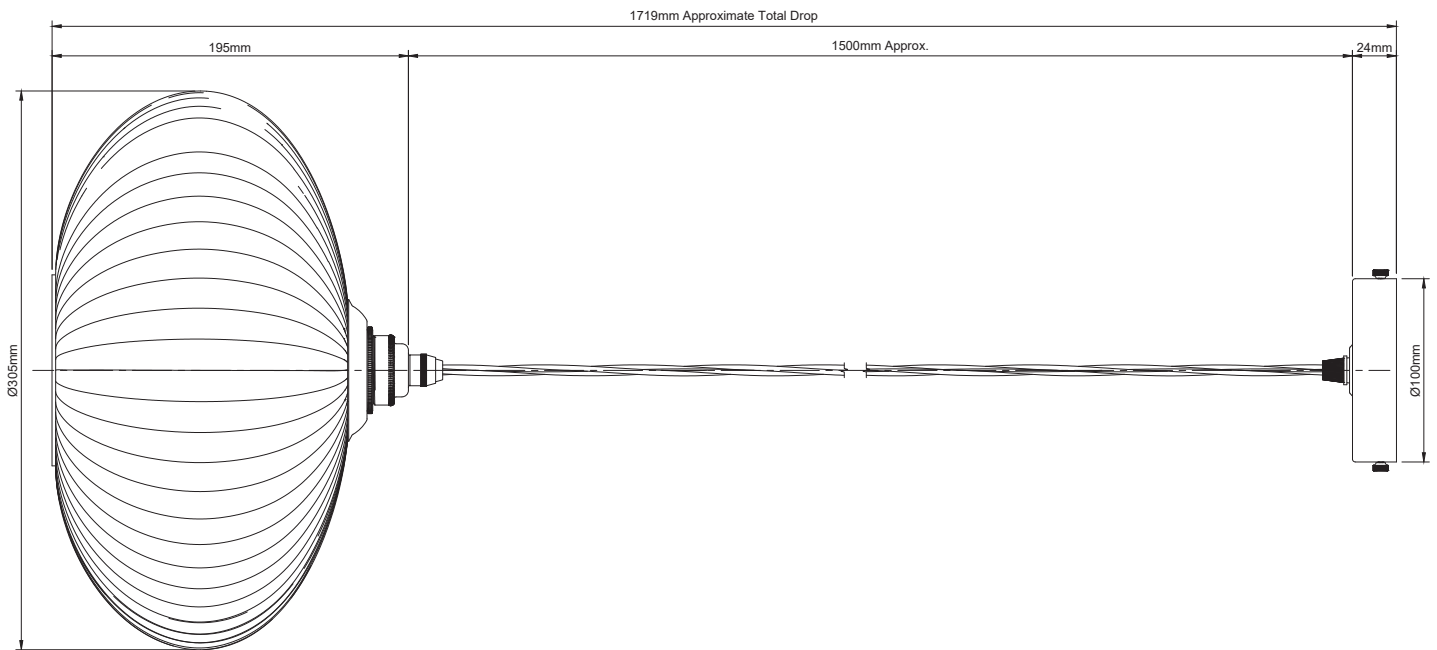

**Max Bulb Wattage** 40w Max

**Bulb Fitting** E27

**Number of Bulbs** 1.0

**Supplied with Bulbs** No

**IP Rating** IP20

**Total Drop** 1780mm Approx.

**Chain or Cable Length** 1500mm

**Shade Height** 230mm

**Shade Width or Diameter** Ø305mm

**Ceiling Rose Height** 50mm

**Ceiling Rose Diameter** Ø120mm

**Full Product Weight** 1.428 Kg

**Recommended Location** Internal Use Only

**Other** Added shade/bulb must not exceed Max 1.055kg on Round Cable and 1.35kg on Twisted Cable

### 16-PEN404-VB & NB Henley Ellipse Glass Pendant Light with Small Cap - VB or NB Finish

<b>Version No</b>	1.0
<b>Standards</b>	EN 60598
<b>Voltage</b>	220-240V~
<b>Frequency AC Current</b>	50Hz
<b>Supply Connection</b>	Terminal Block/Quick connector
<b>Appliance (Protection) Class (I,II,III)</b>	Class I
<b>Max Bulb Wattage</b>	Max 40W
<b>Bulb Fitting</b>	E27
<b>Number of Bulbs</b>	1.0
<b>Supplied with Bulbs</b>	No
<b>IP Rating</b>	IP20
<b>Total Drop</b>	1729mm Approx.
<b>Chain or Cable Length</b>	1500mm Approx.
<b>Shade Height</b>	195mm
<b>Shade Width or Diameter</b>	Ø 305mm
<b>Ceiling Rose Height</b>	34mm
<b>Ceiling Rose Diameter</b>	Ø 108mm
<b>Full Product Weight</b>	1.299kg
<b>Recommended Location</b>	Internal Use Only
<b>Trademarks</b>	The Soho Lighting Company. Registered trade mark number: UK00003313349, EU017906396, Date: 25 May 2018